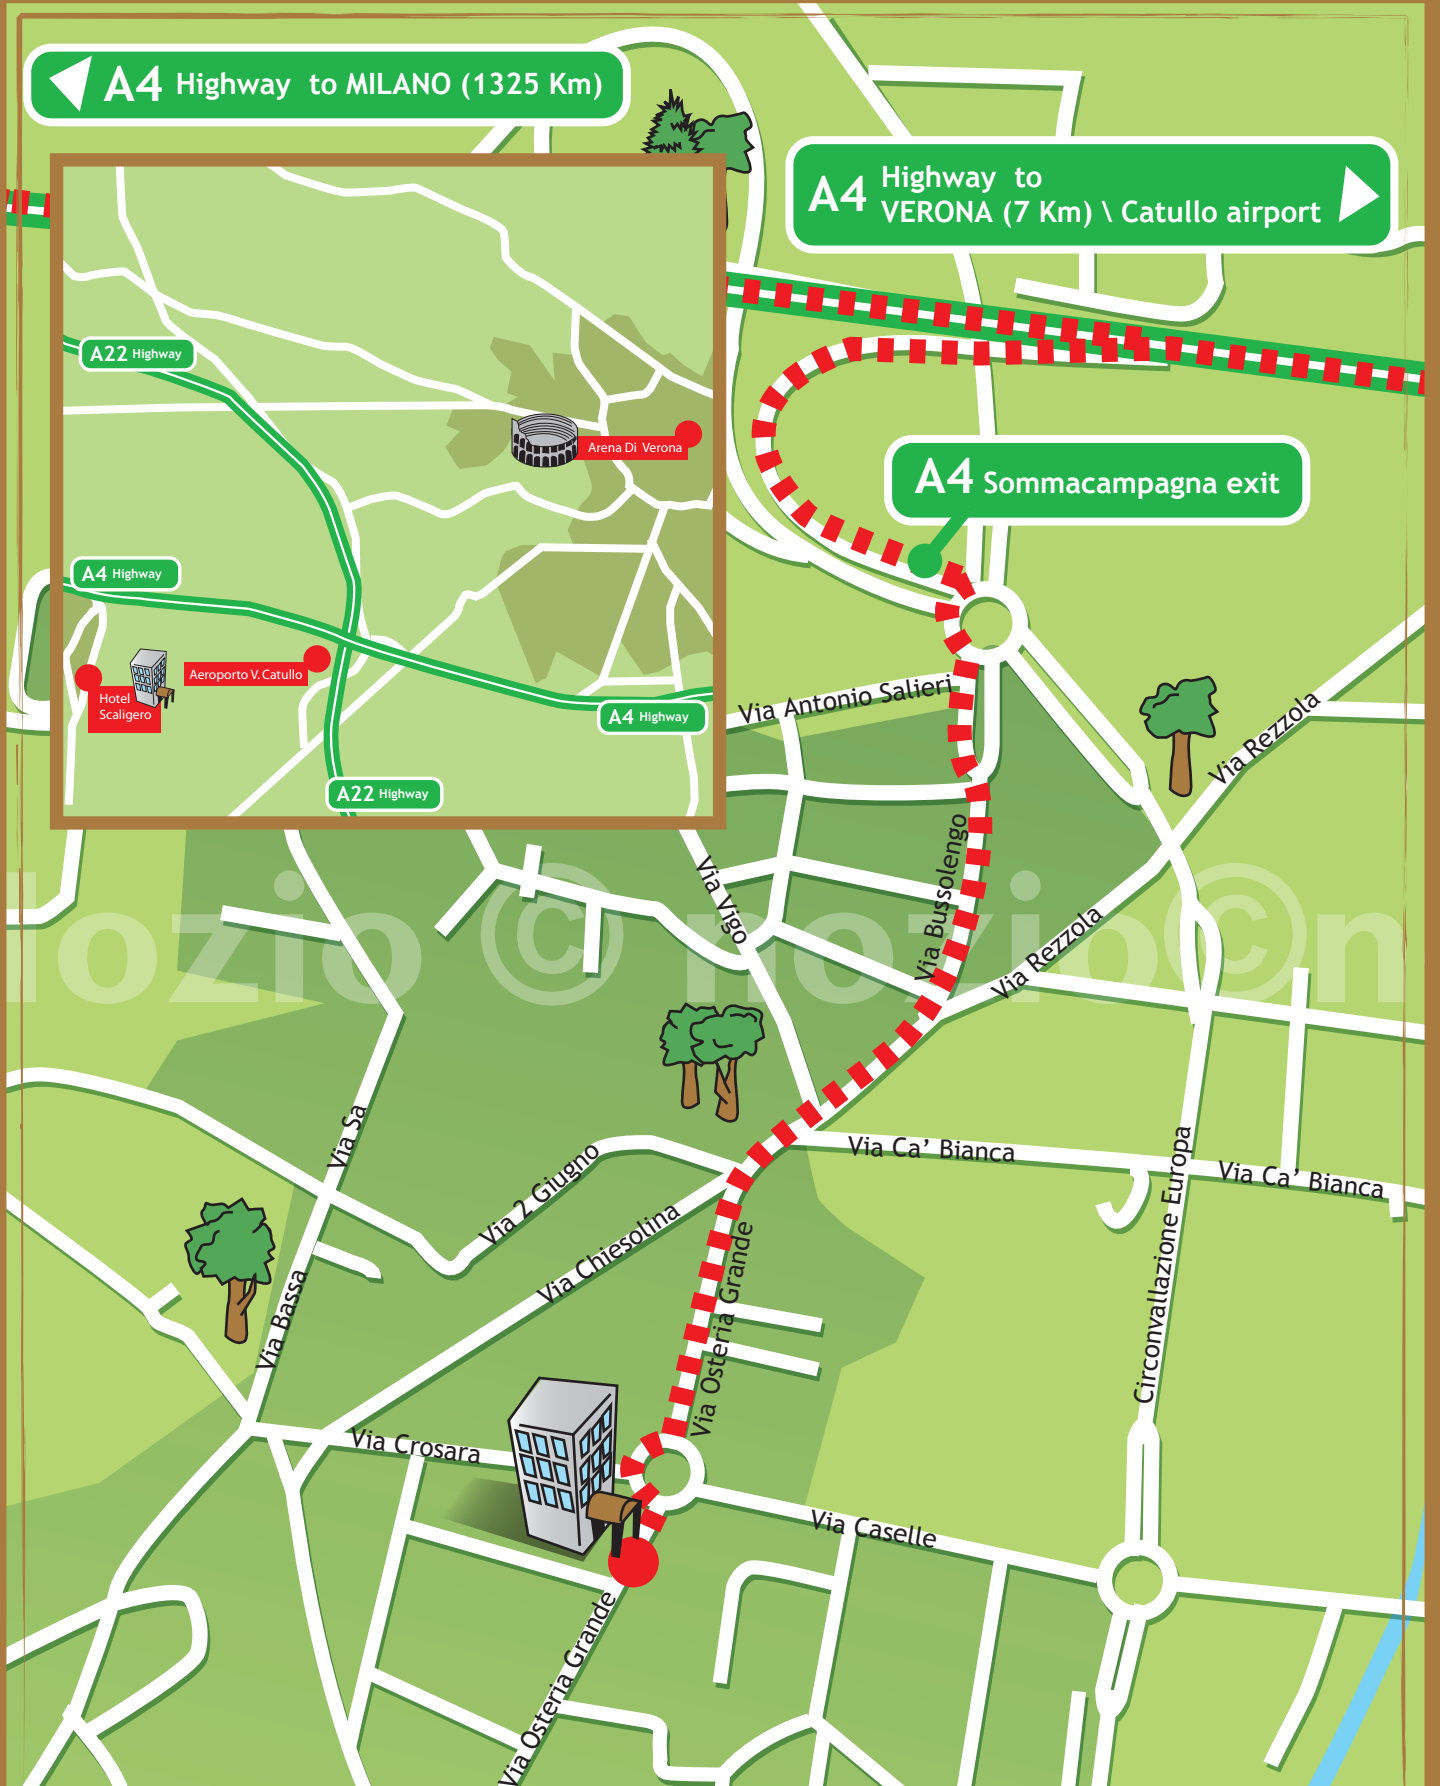

A4 Highway to MILANO (1325 Km)

A4 Highway to VERONA (7 Km) \ Catullo airport

A4 Sommacampagna exit