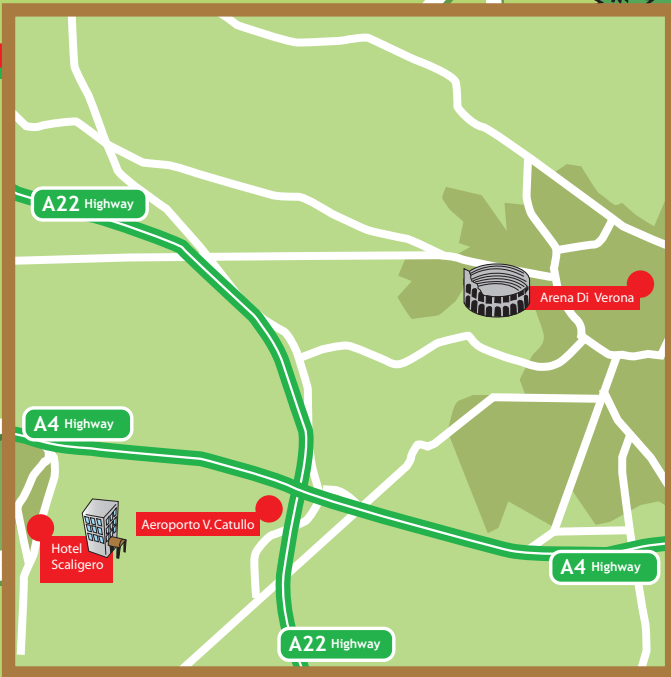

A4 Highway to MILANO (1325 Km)

A4 Highway to VERONA (7 Km) \ Catullo airport

A4 Sommacampagna exit